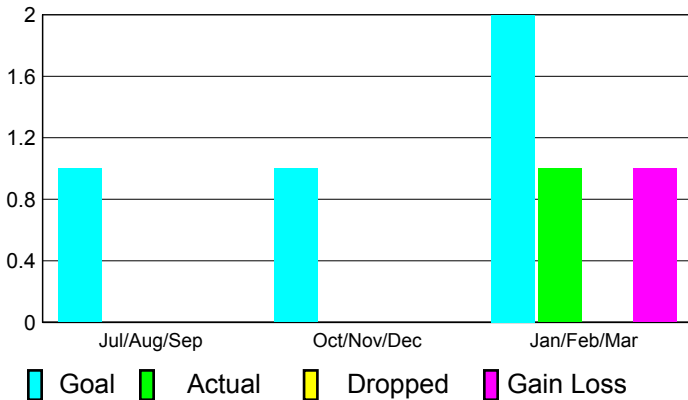

2010-2011 GMT Reports for District (or Undistricted) **District U 2**

GMT: **TERRY GRAHAM**

Location: **QUEBEC**

GMT CA: **2**

CLUBS

**Club Results
2010-2011**

**Clubs
2009-2010**

Month	New Club Goal	Actual New Clubs	Actual Dropped Clubs	Gain/Loss of Clubs	Gain/Loss of Clubs
Jul/Aug/Sep	1	0	0	0	0
Oct/Nov/Dec	1	0	0	0	0
Jan/Feb/Mar	2	1	0	1	0
Totals	4	1	0	1	0

Club Results 2010-2011

Goal, New, Dropped, Gain/Loss

Comparison of Club Gain/Loss

Current Year Compared to the Previous Year

YTD Status Quo Clubs 2010-2011

Status Quo Clubs Compared to Status Quo Members

MEMBERSHIP