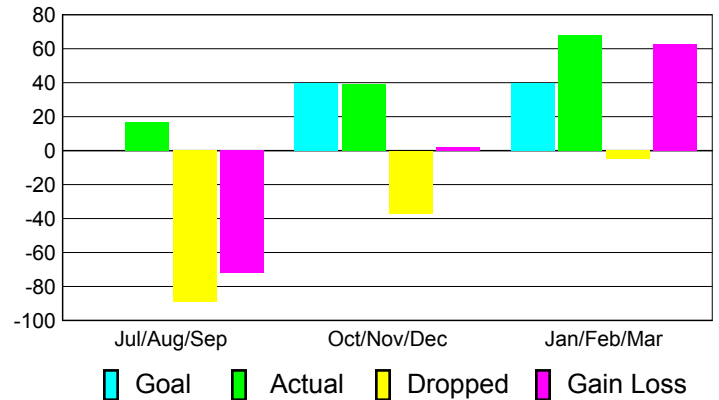

Membership Results 2010-2011

Goal, New, Dropped, Gain/Loss

Comparison of Membership Gain/Loss

Current Year Compared to the Previous Year